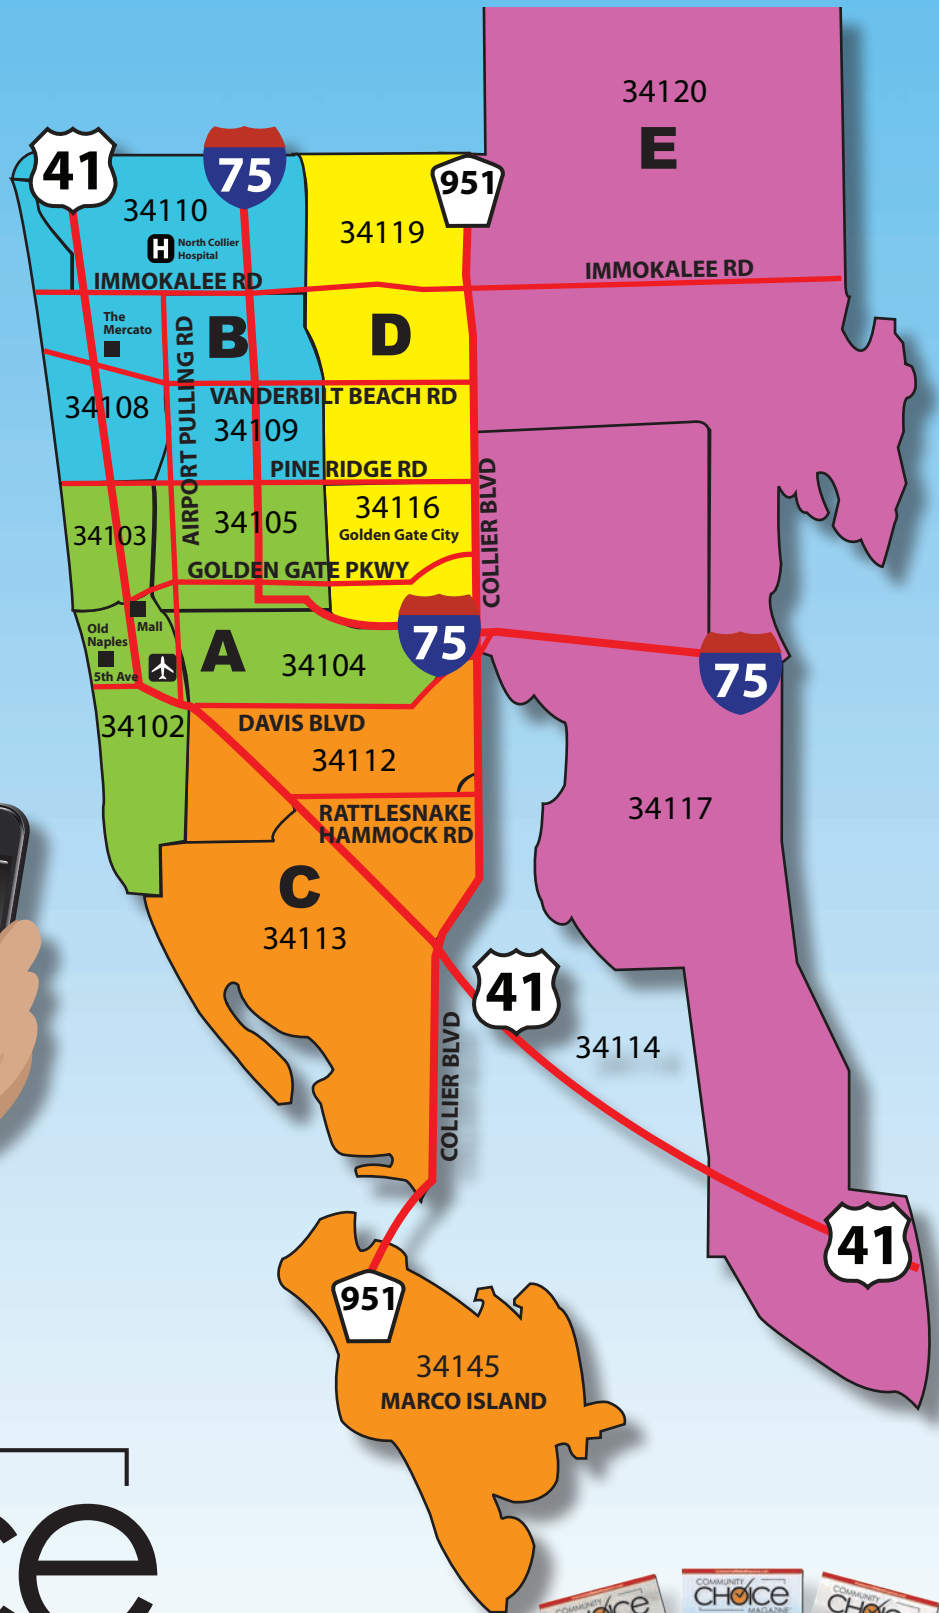

Naples Coverage: 80,000

MORE CUSTOMERS... DELIVERED

Naples Zones

(16,000 DISTRIBUTION PER ZONE)

- A - Olde Naples**
- B - N. Naples/Naples Park**
- C - E. Naples/Marco Island**
- D - Golden Gate City/N. Central**
- E - Golden Gate Estates/ E. Collier**